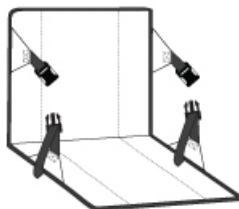

SPEC SHEET + MEASUREMENTS

PORT AUTHORITY.

Port Authority® Stadium Seat. BG601

Product photo

Cheer on the team and securely carry essentials. This portable padded seat adjusts for comfort and has a zippered pocket.

- 600 denier polyester
- Web carrying handles
- Reinforced support bars in seat back
- Exterior large zippered pocket for snacks and easy embellishment
- Adjustable side straps with quick-release buckles for back support and comfort
- Adjustable shoulder strap so seat can be carried across the body
- Dimensions: 15.25"h x 17"w

CARE INSTRUCTIONS

Wipe with damp cloth and mild soap. Air dry, if required.

Sketches

front

back

SPEC SHEET + MEASUREMENTS

PORT AUTHORITY

Port Authority® Stadium Seat. BG601